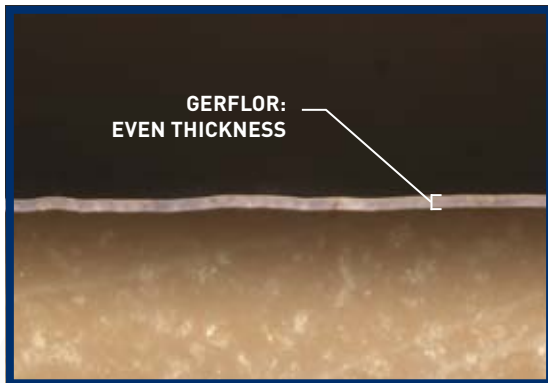

### STAIN SUSCEPTIBILITY SCALE

0: Insusceptible; 1: Very slightly susceptible; 2: Slightly susceptible; 3: Susceptible; 4: Highly susceptible

Eosin stain:  
exposure time 2 hours  
cleaned with ethanol

Marker stain:  
exposure time 2 hours  
cleaned with ethanol

**GERFLOR TREATED**

**OTHER TREATED FLOOR COVERING**

**Treatment durability**

Cross-section viewed under a microscope

*To ensure regular barrier against soiling and staining aggression*

**Scratch resistance**