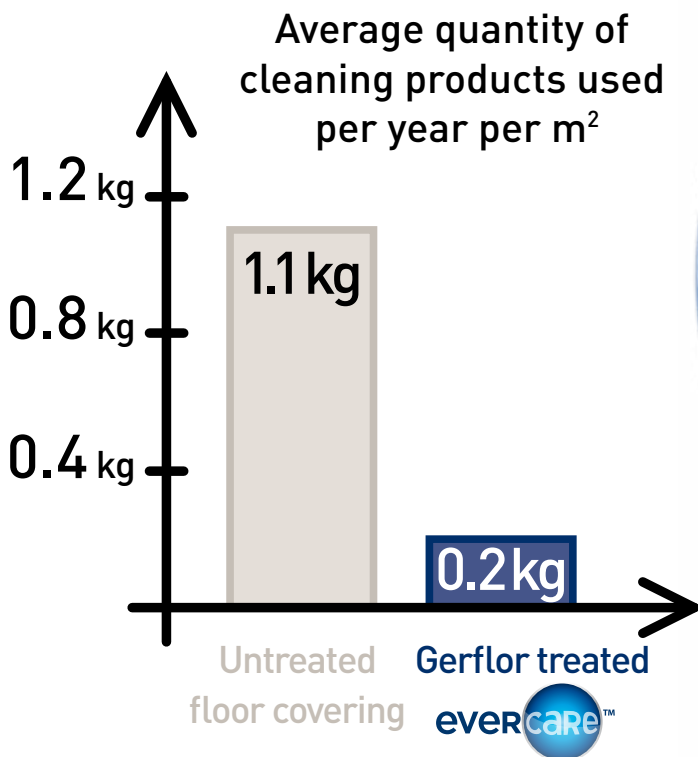

COMMITTED TO SUSTAINABLE DEVELOPMENT

- **Low environmental impact**
  Saves water and detergent

- **Indoor air quality**
  Very low VOC
  (Volatile Organic Compound) emissions
- **Evercare™ extreme durability**