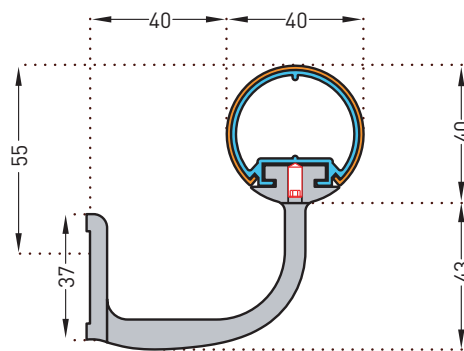

Specification

- Description: Round handrail with antibacterial PVC sheath (Escort PVC sheathed as manufactured by Gerflor) with a diameter of 40 mm. The rail consists of an aluminium section covered by a sheath of smooth and antibacterial PVC achieving Bs2d0 fire rating with solid colour. A protective film is specified to minimise cleaning before acceptance. The section comprises a groove into which brackets, accessories and matching closers slide and lock. Perforated brackets are curved, 40 mm deep and made of satin silver anodised aluminium. Overall projection and depth are 80 mm. Accessories made of smooth antibacterial PVC (wall returns, round or flat end caps, external and internal 90° angle pieces or made-to-measure from 90° to 165°, 3-way "universal joint" rotation angle from 80° to 180° [Rapid'Angle® as manufactured by Gerflor], slope links)

Specification and technical drawings can be downloaded from our website www.gerflor.com

80 mm:
Self-locking perforated satin silver anodised aluminium bracket

60 mm:
Self-locking full satin silver anodised aluminium bracket

55 mm:
Self-locking bugled satin silver anodised aluminium bracket

Escort
28 colours

Description

- Model: Escort round PVC-sheathed handrail
- Diameter: 40 mm
- Length: 4 m
- Overall projection: 80 mm
- Stand-off from wall: 40 mm
- Material: Antibacterial and Bs2d0 fire-rated PVC, solid colour, on continuous aluminium section, bactericidal joints
- Fixing components: 2-point self-locking perforated brackets, satin silver anodised aluminium finish, screwed to wall at 1.20 m centres (0.80 m centres in heavy traffic areas and on light partitions like plasterboard)
- Colours: 28 standard

60 mm:
Self-locking full satin silver anodised aluminium bracket

55 mm:
Self-locking bugled satin silver anodised aluminium bracket