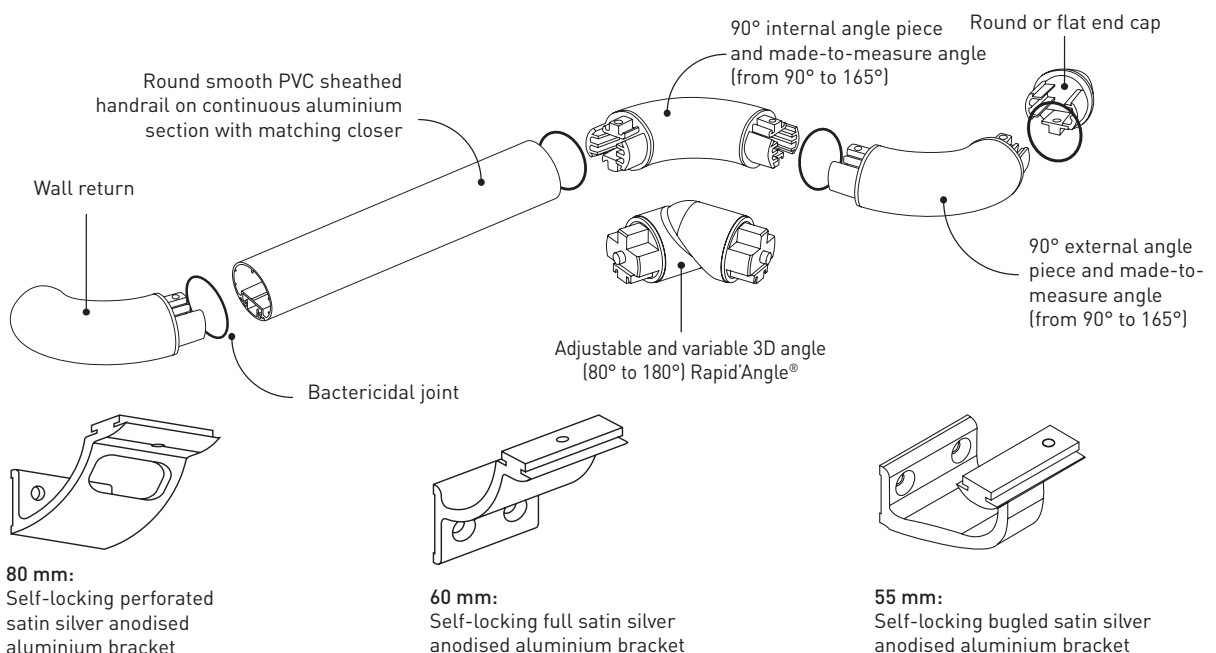

80 mm:
Self-locking perforated satin silver anodised aluminium bracket

60 mm:
Self-locking full satin silver anodised aluminium bracket

55 mm:
Self-locking bugled satin silver anodised aluminium bracket