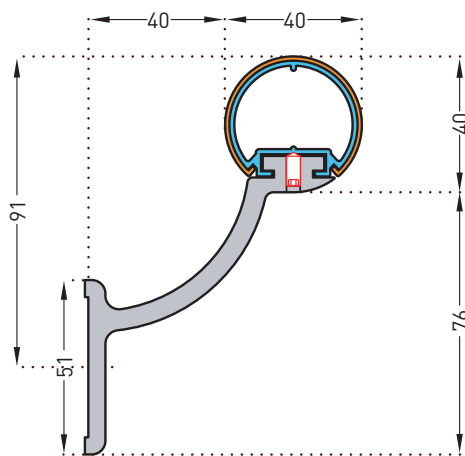

Specification

- Description: Round handrail with antibacterial PVC sheath (Escort PVC sheathed as manufactured by Gerflor) with a diameter of 40 mm. The rail consists of an aluminium section covered by a sheath of smooth and antibacterial PVC achieving Bs2d0 fire rating with solid colour. A protective film is specified to minimise cleaning before acceptance. The section comprises a groove into which brackets, accessories and matching closers slide and lock. Perforated brackets are curved, 40 mm deep and made of satin silver anodised aluminium. Overall projection and depth are 80 mm. Accessories made of smooth antibacterial PVC (wall returns, round or flat end caps, external and internal 90° angle pieces or made-to-measure from 90° to 165°, 3-way "universal joint" rotation angle from 80° to 180° [Rapid'Angle® as manufactured by Gerflor], slope links)

Specification and technical drawings can be downloaded from our website www.gerflor.com

80 mm:
Self-locking perforated satin silver anodised aluminium bracket

60 mm:
Self-locking full satin silver anodised aluminium bracket

55 mm:
Self-locking bugled satin silver anodised aluminium bracket

Escort
28 colours

Description

- Model: Escort round PVC-sheathed handrail
- Diameter: 40 mm
- Length: 4 m
- Overall projection: 80 mm
- Stand-off from wall: 40 mm
- Material: Antibacterial and Bs2d0 fire-rated PVC, solid colour, on continuous aluminium section, bactericidal joints
- Fixing components: 2-point self-locking perforated brackets, satin silver anodised aluminium finish, screwed to wall at 1.20 m centres (0.80 m centres in heavy traffic areas and on light partitions like plasterboard)
- Colours: 28 standard