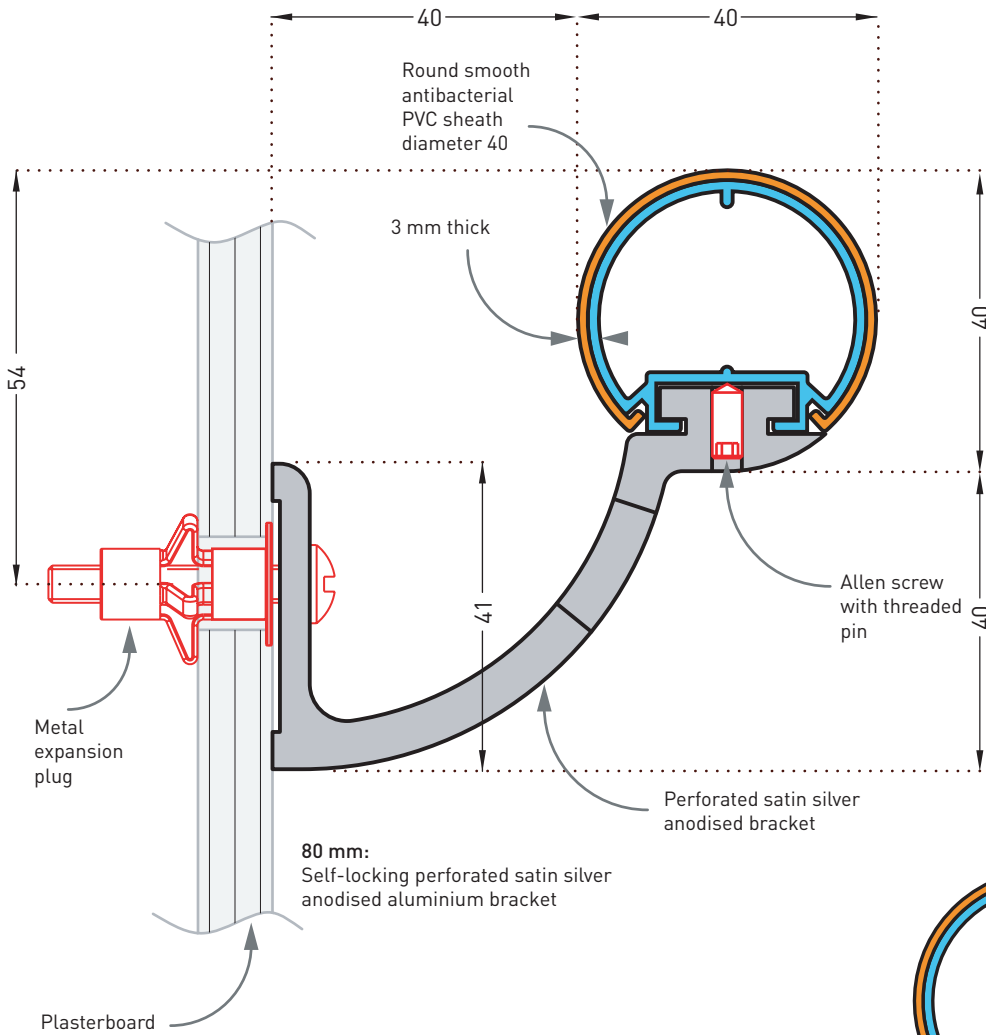

Specification

- Description: Round handrail with antibacterial PVC sheath (Escort PVC sheathed as manufactured by Gerflor) with a diameter of 40 mm. The rail consists of an aluminium section covered by a sheath of smooth and antibacterial PVC achieving Bs2d0 fire rating with solid colour. A protective film is specified to minimise cleaning before acceptance. The section comprises a groove into which brackets, accessories and matching closers slide and lock. Perforated brackets are curved, 40 mm deep and made of satin silver anodised aluminium. Overall projection and depth are 80 mm. Accessories made of smooth antibacterial PVC (wall returns, round or flat end caps, external and internal 90° angle pieces or made-to-measure from 90° to 165°, 3-way "universal joint" rotation angle from 80° to 180° [Rapid'Angle® as manufactured by Gerflor], slope links)

Specification and technical drawings can be downloaded from our website www.gerflor.com

80 mm:
Self-locking perforated satin silver anodised aluminium bracket

60 mm:
Self-locking full satin silver anodised aluminium bracket

55 mm:
Self-locking bugled satin silver anodised aluminium bracket

Escort
28 colours

Description

- Model: Escort round PVC-sheathed handrail
- Diameter: 40 mm
- Length: 4 m
- Overall projection: 80 mm
- Stand-off from wall: 40 mm
- Material: Antibacterial and Bs2d0 fire-rated PVC, solid colour, on continuous aluminium section, bactericidal joints
- Fixing components: 2-point self-locking perforated brackets, satin silver anodised aluminium finish, screwed to wall at 1.20 m centres (0.80 m centres in heavy traffic areas and on light partitions like plasterboard)
- Colours: 28 standard