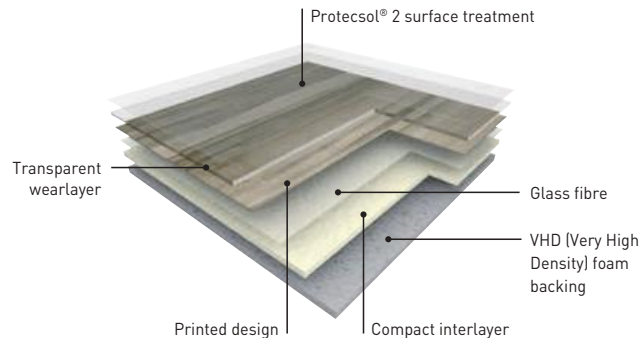

0778 - Uni Anthracite

6271 - Uni Grey

6273 - Uni White

TARALAY IMPRESSION COMFORT

TARALAY IMPRESSION COMPACT

TARALAY UNI COMFORT

TARALAY IMPRESSION COMFORT

TARALAY IMPRESSION COMFORT is an acoustic multi-layered vinyl floor covering, available in 2m wide sheets, with a group T wear rating.