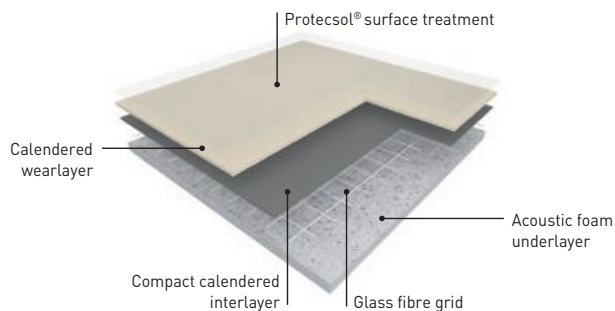

0778 - Uni Anthracite

6271 - Uni Grey

6273 - Uni White

TARALAY IMPRESSION COMFORT

TARALAY IMPRESSION COMPACT

TARALAY UNI COMFORT

TARALAY IMPRESSION COMFORT

TARALAY IMPRESSION COMFORT is an acoustic multi-layered vinyl floor covering, available in 2m wide sheets, with a group T wear rating.