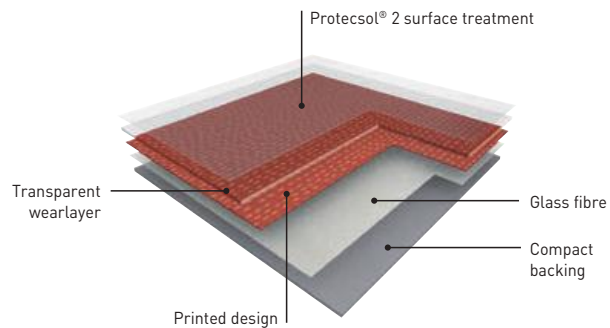

0778 - Uni Anthracite

6271 - Uni Grey

6273 - Uni White

TARALAY IMPRESSION COMFORT

TARALAY IMPRESSION COMPACT

TARALAY UNI COMFORT

TARALAY IMPRESSION COMFORT

TARALAY IMPRESSION COMFORT is an acoustic multi-layered vinyl floor covering, available in 2m wide sheets, with a group T wear rating.