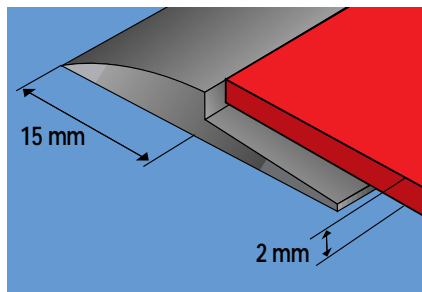

## Connecting profile P769 - P1537 - P1509 - P1210 - P1224

An ideal finishing link between 2 floorcoverings or subfloors.

P769

P1537

P1509

P1210

P1224

Available in the followings types : ■ P769 - P1509 et P1210  
● P1537 et P1224

## Diminishing strip

Indispensable for creating a perfect finish between floorcovering and wall covering.

Packaging : 2 x 25 lin.m.

0421 Noir