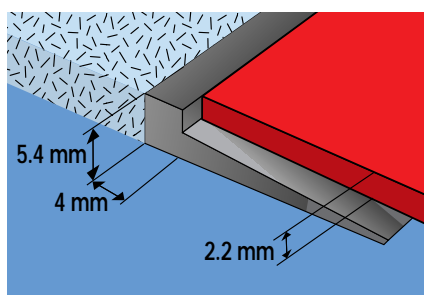

## Connecting profile P769 - P1537 - P1509 - P1210 - P1224

An ideal finishing link between 2 floorcoverings or subfloors.

P769

P1537

P1509

P1210

P1224

Available in the followings types : ■ P769 - P1509 et P1210  
● P1537 et P1224

## Diminishing strip

Indispensable for creating a perfect finish between floorcovering and wall covering.

Packaging : 2 x 25 lin.m.

0421 Noir