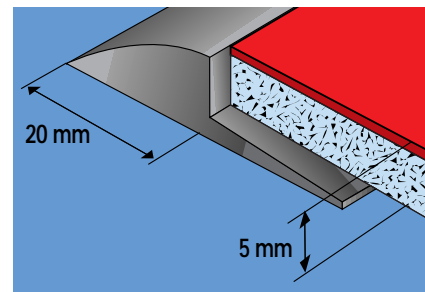

## Connecting profile P769 - P1537 - P1509 - P1210 - P1224

An ideal finishing link between 2 floorcoverings or subfloors.

P769

P1537

P1509

P1210

P1224

Available in the followings types : ■ P769 - P1509 et P1210  
● P1537 et P1224

## Diminishing strip

Indispensable for creating a perfect finish between floorcovering and wall covering.

Packaging : 2 x 25 lin.m.

0421 Noir