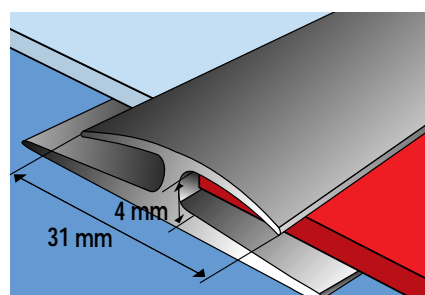

## Connecting profile P769 - P1537 - P1509 - P1210 - P1224

An ideal finishing link between 2 floorcoverings or subfloors.

P769

P1537

P1509

P1210

P1224

Available in the followings types : ■ P769 - P1509 et P1210  
● P1537 et P1224

## Diminishing strip

Indispensable for creating a perfect finish between floorcovering and wall covering.

Packaging : 2 x 25 lin.m.

0421 Noir